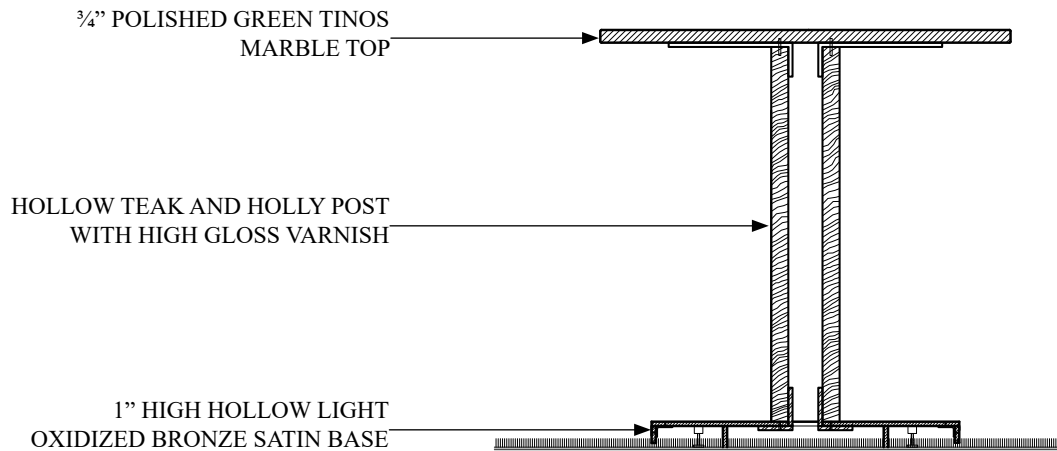

MARBLE SIDE TABLE WITH TEAK POST AND METAL BASE

ELEVATION

SECTION DETAIL

THE LANGHAM HOTEL COLLECTION®
MARBLE SIDE TABLE METAL POST AND BASE

SIZE:

OVERALL

24" DIAMETER x 24" HIGH

STONE OPTIONS