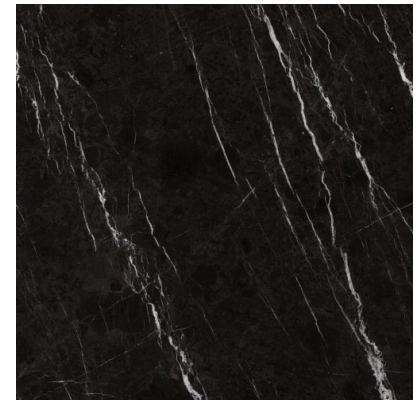

AVAILABLE METAL FINISHES: SATIN OR POLISHED

STONE OPTIONS

GREEN TINOS MARBLE

OTHER STONE SELECTIONS AVAILABLE UPON SPECIAL REQUEST

TRAVERTINE

NERO MARQUINA

AVAILABLE STONE FINISHES: POLISHED OR HONED

THE LANGHAM HOTEL COLLECTION[©]

MARBLE SIDE TABLE WITH TEAK POST AND METAL BASE

ELEVATION

SECTION DETAIL

THE LANGHAM HOTEL COLLECTION®
MARBLE SIDE TABLE METAL POST AND BASE

SIZE:

OVERALL

24" DIAMETER x 24" HIGH

STONE OPTIONS