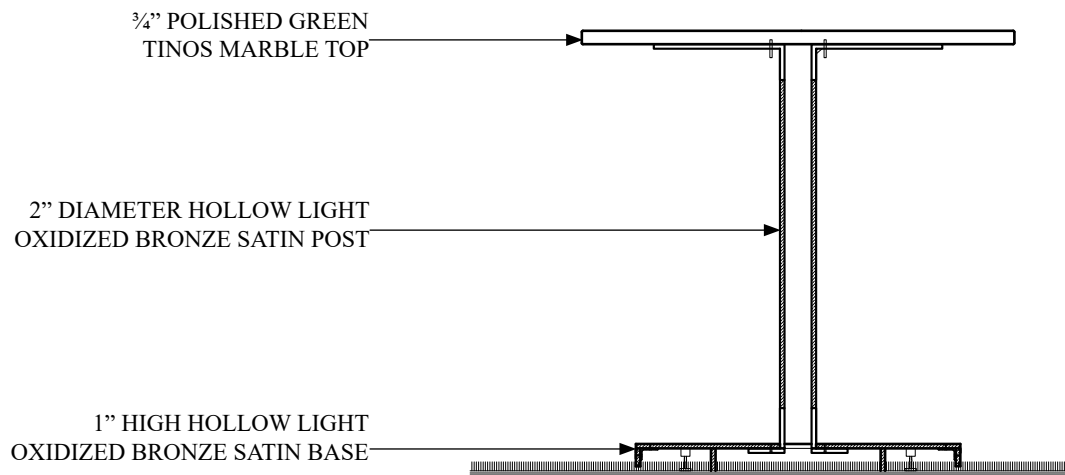

SECTION DETAIL