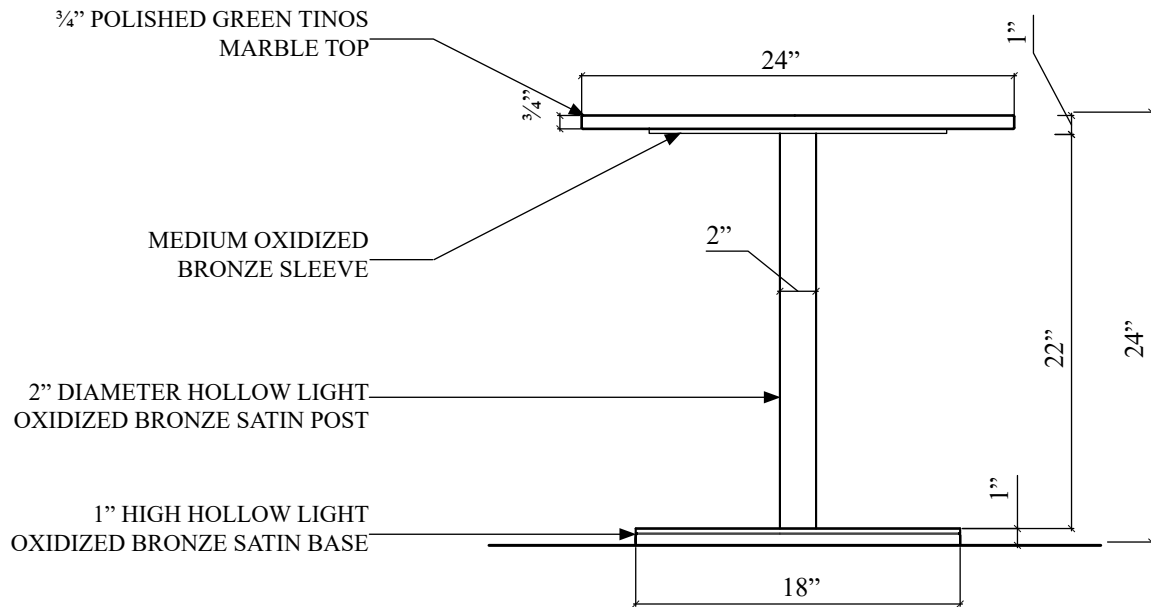

THE LANGHAM HOTEL COLLECTION©

MARBLE SIDE TABLE METAL POST AND BASE

ELEVATION