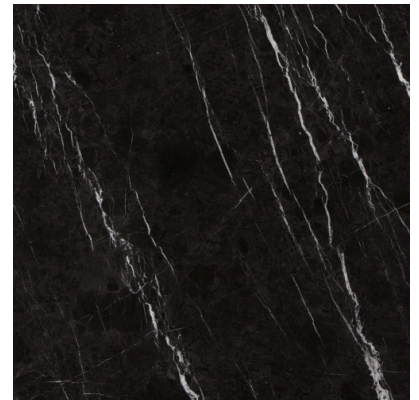

NERO MARQUINA

AVAILABLE STONE FINISHES: POLISHED OR HONED
SHOWN IN BRONZE WITH GREEN TINOS MARBLE TABLETOP

DIRK LOHAN DESIGNS
CHICAGO, IL T: (312) 420-1877
WWW.DIRKLOHANDESIGNS.COM