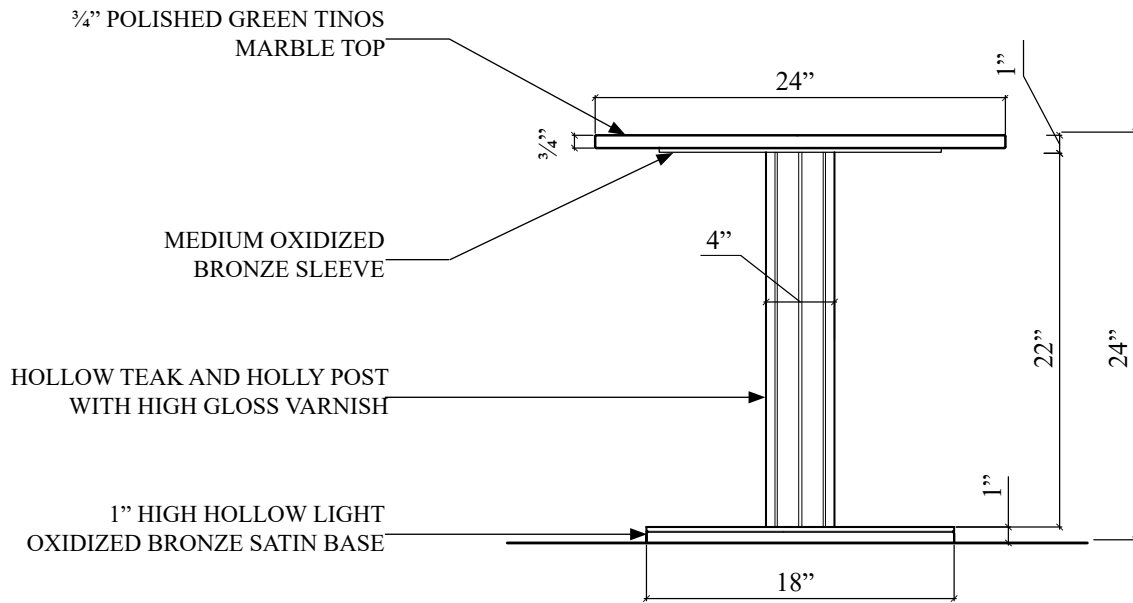

MARBLE SIDE TABLE WITH TEAK POST AND METAL BASE

ELEVATION

SECTION DETAIL

THE LANGHAM HOTEL COLLECTION®
MARBLE SIDE TABLE METAL POST AND BASE

SIZE:

OVERALL

24" DIAMETER x 24" HIGH

STONE OPTIONS