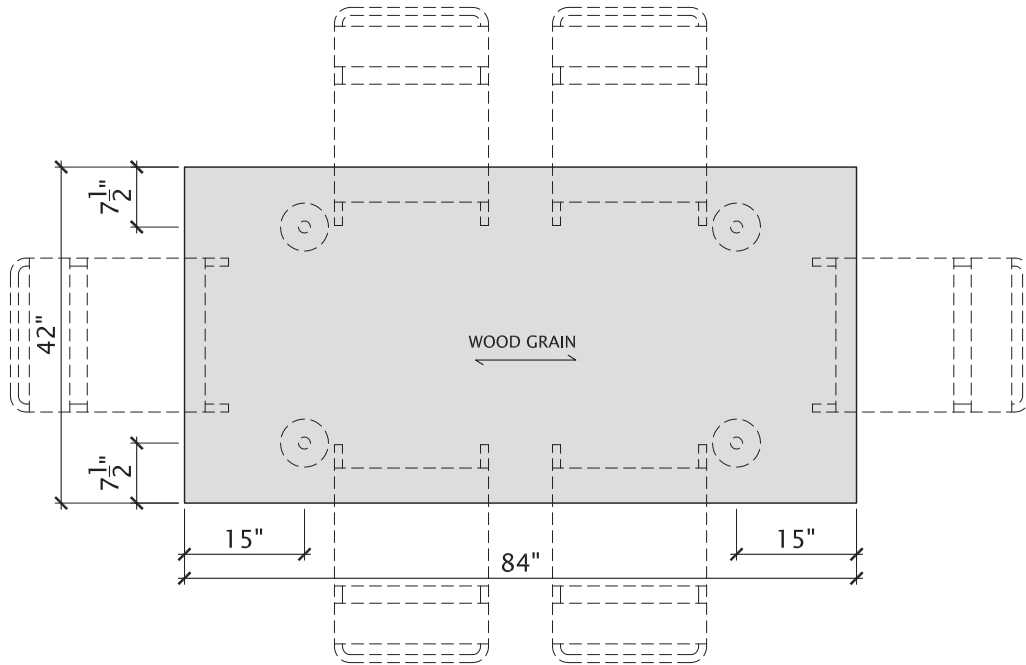

THE FARNSWORTH HOUSE COLLECTION[®]

DINING TABLE

SIZE OPTIONS:

84" L x 42" W x 27" H

SEATS 6

96" L x 48" W x 27" H

SEATS 8-10

PRICING IS FORTHCOMING AND WILL BE PROVIDED UPON INQUIRY

HIGH GLOSS

DIRK LOHAN DESIGNS
CHICAGO, IL T: (312) 420-1877
WWW.DIRKLOHANDESIGNS.COM

THE FARNSWORTH HOUSE COLLECTION[®]
DINING TABLE

TABLE FOR SIX
DINING TABLE HEIGHT: 27"
TABLE THICKNESS: 1-1/2"
CLEARANCE BELOW: 25-1/2"

TABLE FOR EIGHT TO TEN
DINING TABLE HEIGHT: 27"
TABLE THICKNESS: 1-1/2"
CLEARANCE BELOW: 25-1/4"
DIRK LOHAN DESIGNS
CHICAGO, IL T: (312) 420-1877
WWW.DIRKLOHANDESIGNS.COM