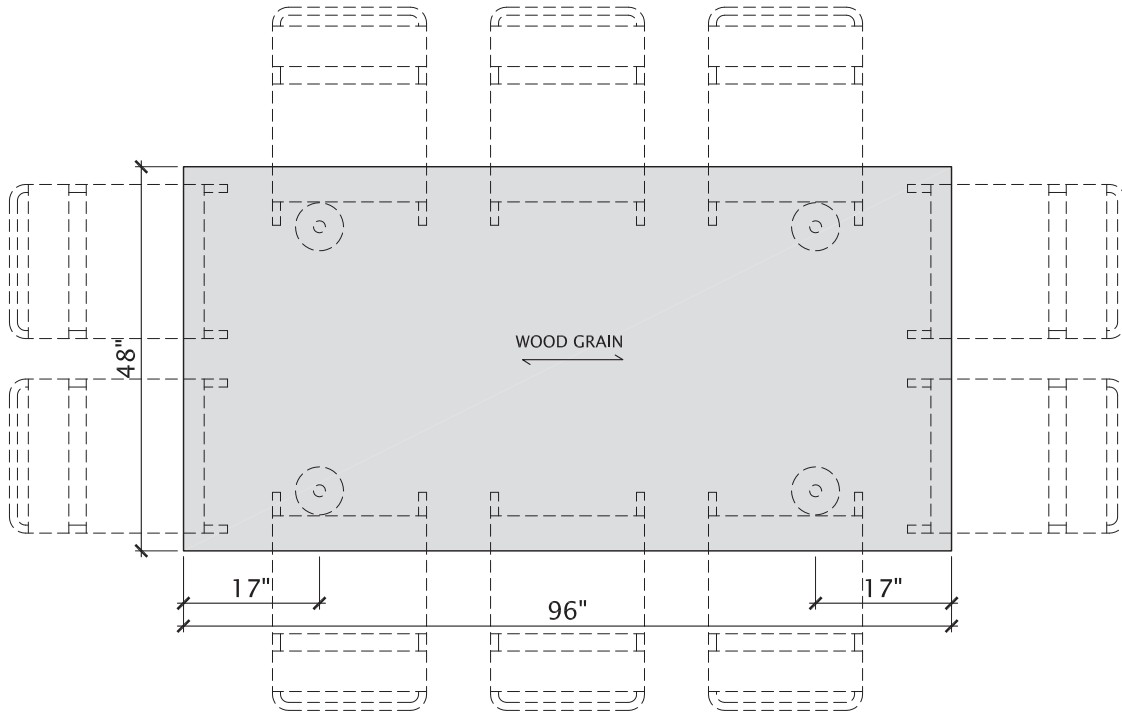

THE FARNSWORTH HOUSE COLLECTION[®]

DINING TABLE

SIZE OPTIONS:

84" L x 42" W x 27" H

SEATS 6

96" L x 48" W x 27" H

SEATS 8-10

PRICING IS FORTHCOMING AND WILL BE PROVIDED UPON INQUIRY

HIGH GLOSS

DIRK LOHAN DESIGNS
CHICAGO, IL T: (312) 420-1877
WWW.DIRKLOHANDESIGNS.COM

THE FARNSWORTH HOUSE COLLECTION[®]
DINING TABLE

TABLE FOR SIX
DINING TABLE HEIGHT: 27"
TABLE THICKNESS: 1-1/2"
CLEARANCE BELOW: 25-1/2"

TABLE FOR EIGHT TO TEN
DINING TABLE HEIGHT: 27"
TABLE THICKNESS: 1-1/2"
CLEARANCE BELOW: 25-1/4"
DIRK LOHAN DESIGNS
CHICAGO, IL T: (312) 420-1877
WWW.DIRKLOHANDESIGNS.COM