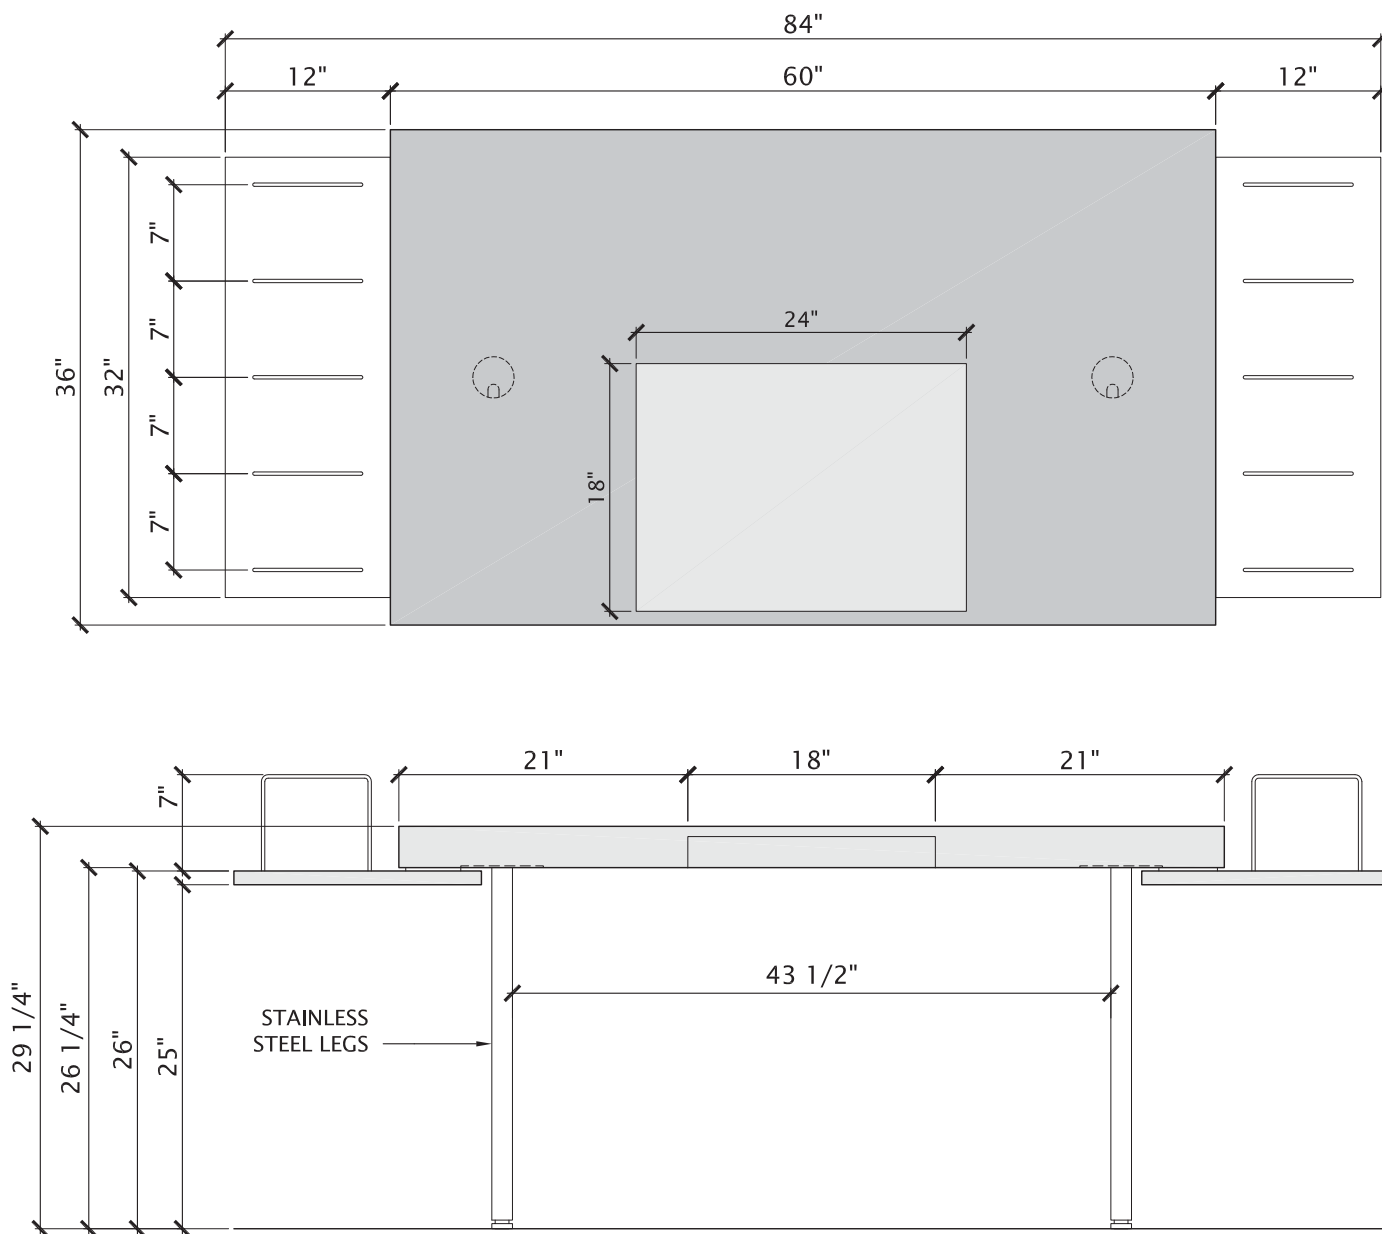

RIGHT

BOTH

DIRK LOHAN DESIGNS
CHICAGO, IL T: (312) 420-1877
WWW.DIRKLOHANDESIGNS.COM

THE FARNSWORTH HOUSE COLLECTION[©]

DESK WITH BOOK SHELVES

DRAWER CLEARANCE DIMENSIONS: 17" L X 16" W X 1" D

DIRK LOHAN DESIGNS
CHICAGO, IL T: (312) 420-1877
WWW.DIRKLOHANDESIGNS.COM