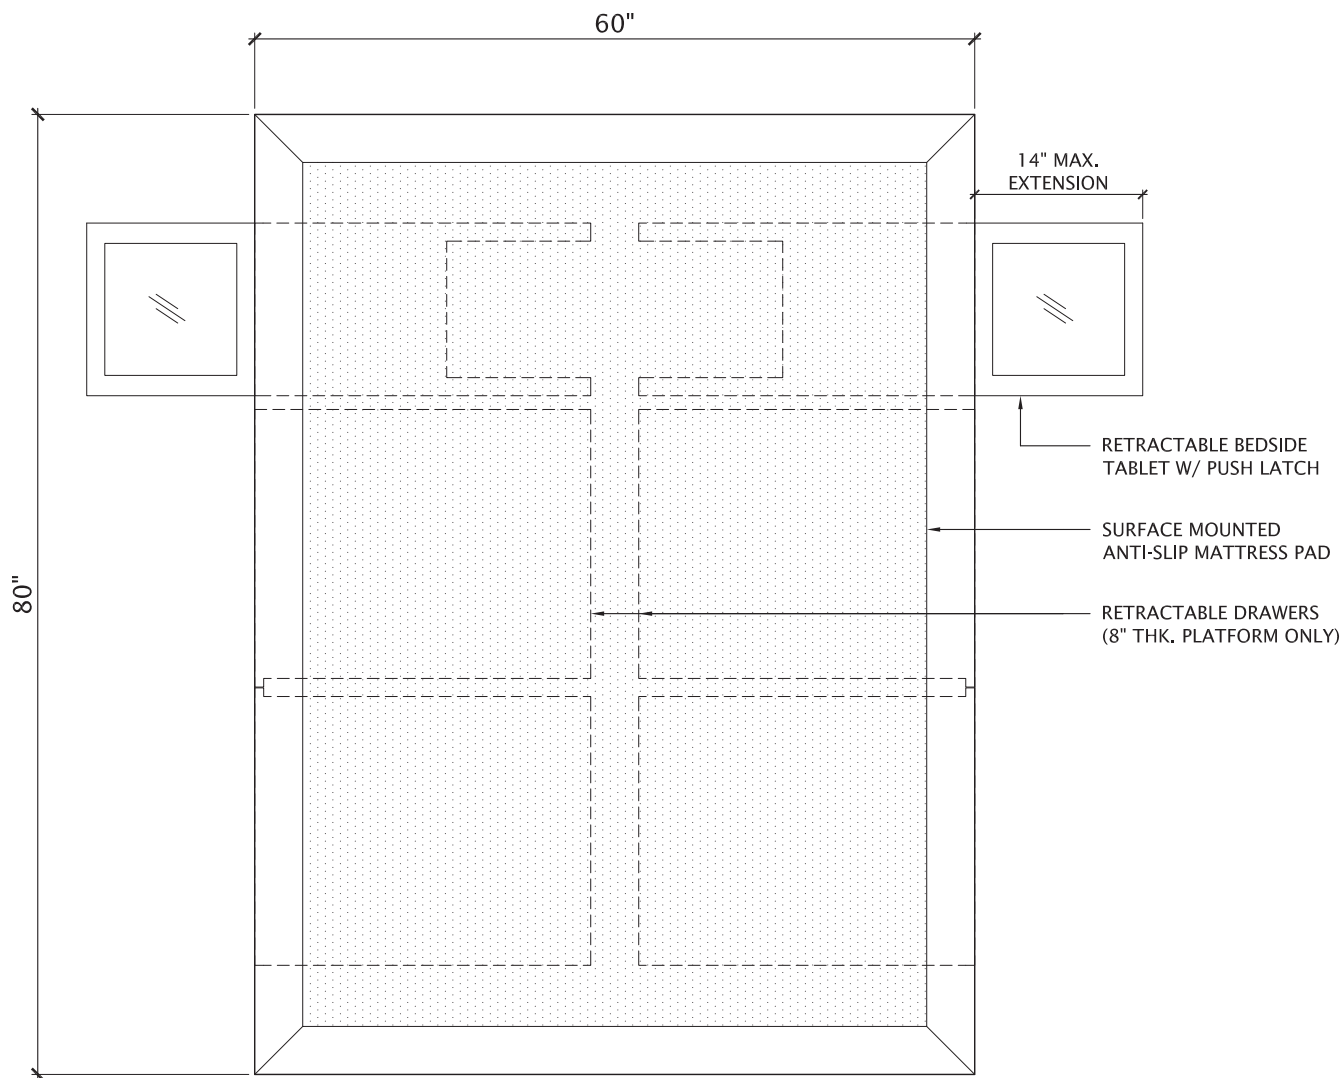

THE FARNSWORTH HOUSE COLLECTION®

QUEEN BED - PLAN DRAWING

PLAN
QUEEN PLATFORM WITH AND WITHOUT DRAWERS