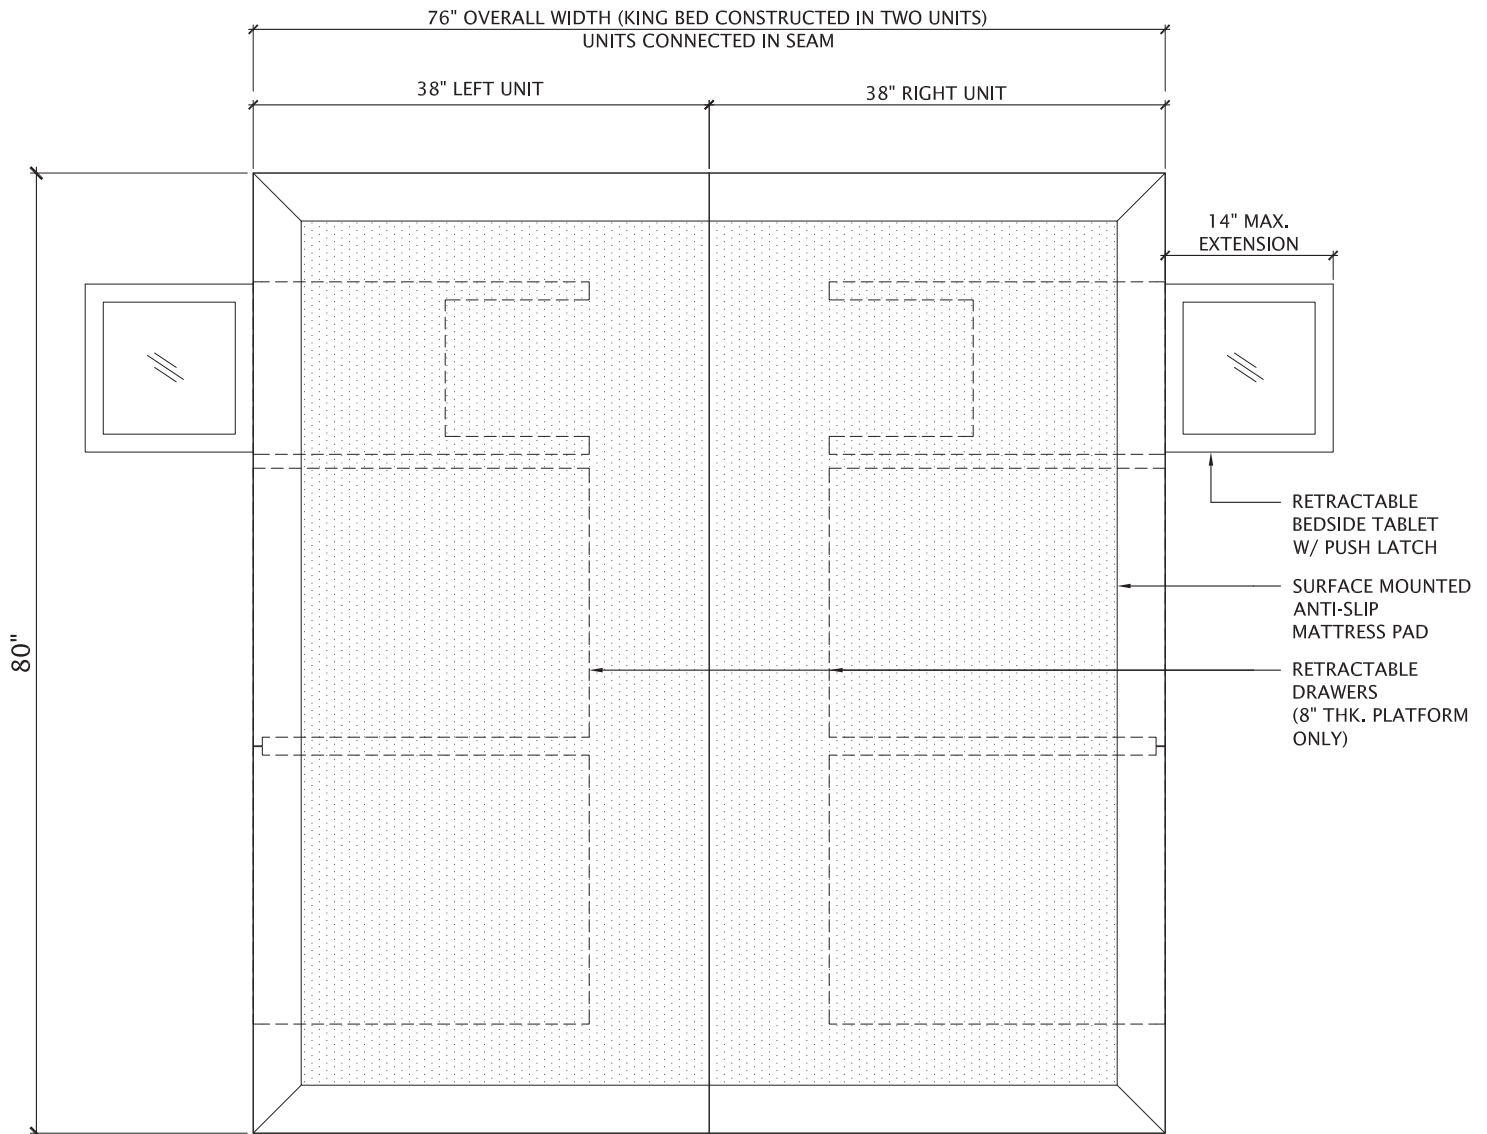

THE FARNSWORTH HOUSE COLLECTION©

KING BED - PLAN DRAWING

PLAN
KING PLATFORM WITH AND WITHOUT DRAWERS