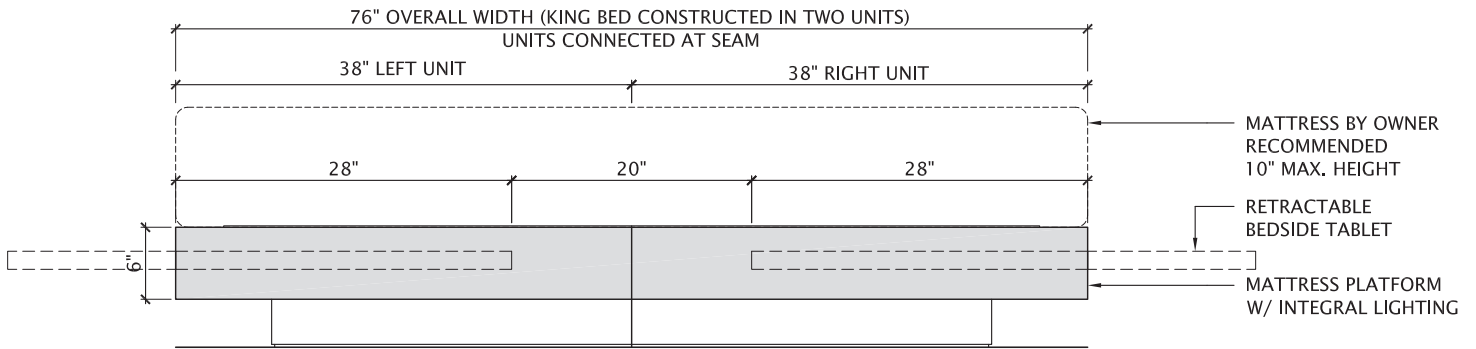

SEMI-GLOSS

HIGH GLOSS

DIRK LOHAN DESIGNS
CHICAGO, IL T: (312) 420-1877
WWW.DIRKLOHANDESIGNS.COM

THE FARNSWORTH HOUSE COLLECTION[©]

KING BED - PLAN DRAWING

PLAN
KING PLATFORM WITH AND WITHOUT DRAWERS

THE FARNSWORTH HOUSE COLLECTION[®]

KING BED - ELEVATION DRAWINGS

END ELEVATION
KING PLATFORM WITHOUT DRAWERS

SIDE ELEVATION
KING PLATFORM WITHOUT DRAWERS

END ELEVATION
KING PLATFORM WITH DRAWERS

SIDE ELEVATION
KING PLATFORM WITH DRAWERS

THE FARNSWORTH HOUSE COLLECTION[©]