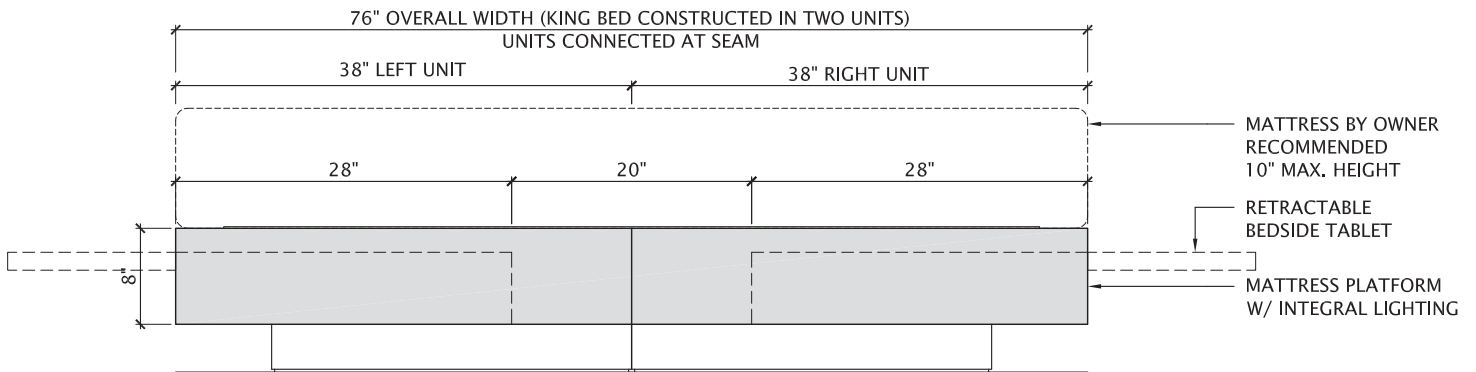

THE FARNSWORTH HOUSE COLLECTION[®]

KING BED WITH PLATFORM LIGHTING

SIZE: KING PLATFORM WITHOUT DRAWERS 80" L x 76" W x 10" H
KING PLATFORM WITH DRAWERS (shown above) 80" L x 76" W x 12" H
OPTIONAL KING HEADBOARD 80" L x 76" W x 44" H

SEMI-GLOSS

HIGH GLOSS

DIRK LOHAN DESIGNS
CHICAGO, IL T: (312) 420-1877
WWW.DIRKLOHANDESIGNS.COM

THE FARNSWORTH HOUSE COLLECTION[©]

KING BED - PLAN DRAWING

PLAN
KING PLATFORM WITH AND WITHOUT DRAWERS

THE FARNSWORTH HOUSE COLLECTION[®]

KING BED - ELEVATION DRAWINGS

END ELEVATION
KING PLATFORM WITHOUT DRAWERS

SIDE ELEVATION
KING PLATFORM WITHOUT DRAWERS

END ELEVATION
KING PLATFORM WITH DRAWERS

SIDE ELEVATION
KING PLATFORM WITH DRAWERS

THE FARNSWORTH HOUSE COLLECTION[©]