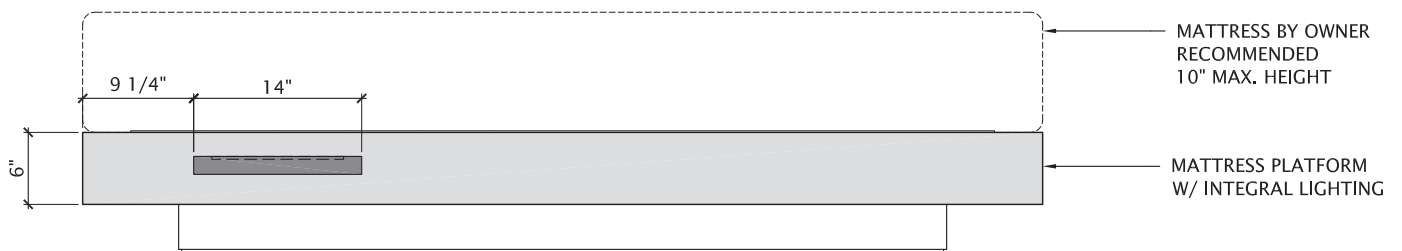

SEMI-GLOSS

HIGH GLOSS

DIRK LOHAN DESIGNS
CHICAGO, IL T: (312) 420-1877
WWW.DIRKLOHANDESIGNS.COM

THE FARNSWORTH HOUSE COLLECTION[©]

KING BED - PLAN DRAWING

PLAN
KING PLATFORM WITH AND WITHOUT DRAWERS

THE FARNSWORTH HOUSE COLLECTION[®]

KING BED - ELEVATION DRAWINGS

END ELEVATION
KING PLATFORM WITHOUT DRAWERS

SIDE ELEVATION
KING PLATFORM WITHOUT DRAWERS

END ELEVATION
KING PLATFORM WITH DRAWERS

SIDE ELEVATION
KING PLATFORM WITH DRAWERS

THE FARNSWORTH HOUSE COLLECTION[©]