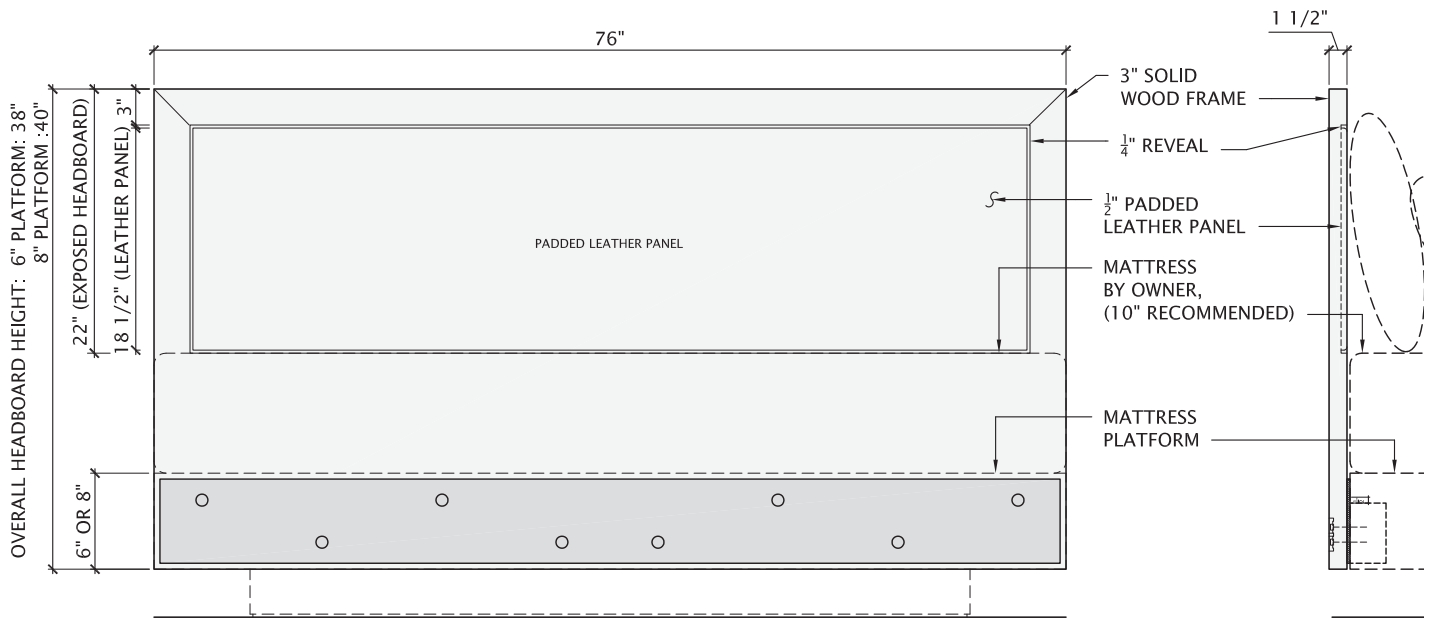

KING BED - ELEVATION DRAWINGS

END ELEVATION
KING PLATFORM WITHOUT DRAWERS

SIDE ELEVATION
KING PLATFORM WITHOUT DRAWERS

END ELEVATION
KING PLATFORM WITH DRAWERS

SIDE ELEVATION
KING PLATFORM WITH DRAWERS

THE FARNSWORTH HOUSE COLLECTION[©]

KING BED - ELEVATION DRAWINGS

HEADBOARD ELEVATIONS
FOR KING PLATFORM WITH AND WITHOUT DRAWERS

DIRK LOHAN DESIGNS
CHICAGO, IL T: (312) 420-1877
WWW.DIRKLOHANDESIGNS.COM